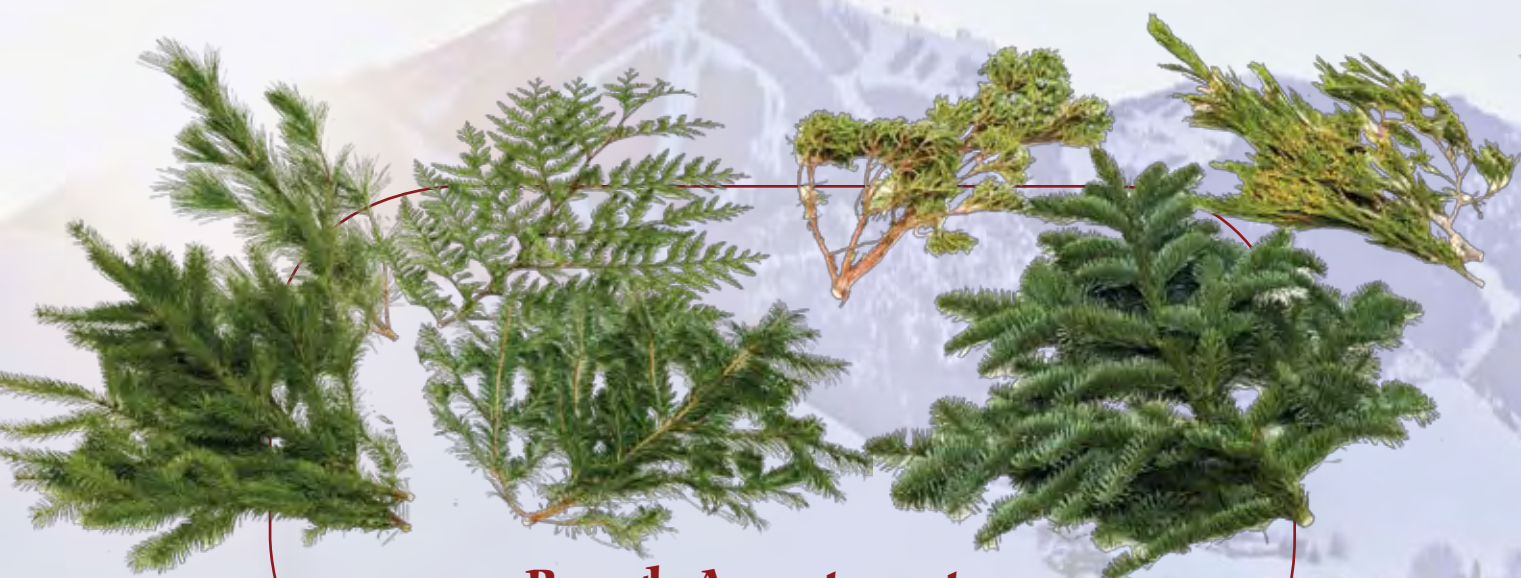

Size 12" x 26"

Centerpieces - Available in Plain, Deluxe & Deluxe Basket

Deluxe Centerpiece

Noble Fir, Incense Cedar,
Juniper and Princess Pine
with Lodgepole Cones

Size 12" x 26"

Deluxe Basket Centerpiece

Noble Fir, Incense Cedar,
Juniper and Princess Pine
with Lodgepole Cones

Size 12" x 16"

Plain Noble Centerpiece

Noble Fir

Size 12" x 8"

TOLL FREE 877-390-9899

**BROTHERS
UNITED**
inc.

Bough Assortments

Bough packs available in 25 lb. boxes.
Mixed boxes available in 30 and 45 pounds.

Garlands: 25, 50 & 75 feet

Plain Douglas Fir, Plain Red
Cedar, Mixed Red Cedar and
Douglas Fir

CHRISTMAS HOLIDAY GREENS

48" Mantle Piece